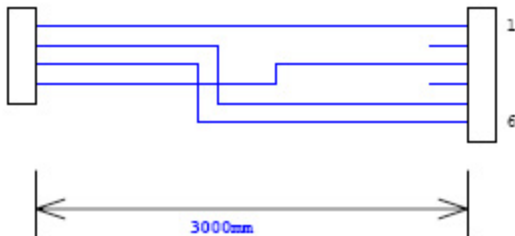

1. 형태

VCDU JF1
RJ11 : DEK

FEMALE

COM2 (FEMALE)
9P D-SUB
: HIROSE
SDES-9S
(CL211-0248-6)

2. CONNECTION

VCDU JF1	신호	COLOR	신호	JP14	CABLE 길이
3	TX		RX	2	2000mm
2	RX		TX	3	
4	GND		GND	5	

3. PART LIST

NO.	NAME	SPECIFICATION	수량	MAKER	비고
1	D-SUB (FEMALE)	SDES-9S (CL211-0248-6)	1	HIROSE	
2	PLUG	RJ11	1	DEK	
3	CABLE	AWM20251 AWG24	1	AMP	

1. 명세

VCDU JP2
HOUSING : MOLEX
5557D-04

BDU POWER
HOUSING : MOLEX
5557D-06

2. CONNECTION

JP2	신호	COLOR	신호	BDU POWER	CABLE 길이
1	+24V	ORANGE	+24V	1, 2	3000mm
2, 3	GND	BLACK	GND	4, 5, 6	
4	+5V	RED	+5V	3	

3. PART LIST