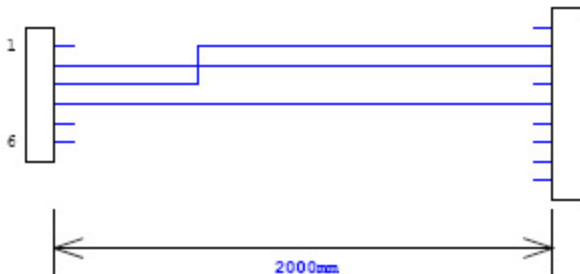

1. 형태

VCDU JF1
RJ11 : DEK

FEMALE

COM2 (FEMALE)
9P D-SUB
: HIROSE
SDES-9S
(CL211-0248-6)

2. CONNECTION

VCDU JF1	신호	COLOR	신호	JP14	CABLE 길이
3	TX		RX	2	2000mm
2	RX		TX	3	
4	GND		GND	5	

3. PART LIST

NO.	NAME	SPECIFICATION	수량	MAKER	비고
1	D-SUB (FEMALE)	SDES-9S (CL211-0248-6)	1	HIROSE	
2	PLUG	RJ11	1	DEK	
3	CABLE	AWM20251 AWG24	1	AMP	

1. 명세

VCDU JP2
HOUSING : MOLEX
5557D-04

BDU POWER
HOUSING : MOLEX
5557D-06

2. CONNECTION

JP2	신호	COLOR	신호	BDU POWER	CABLE 길이
1	+24V	ORANGE	+24V	1, 2	3000mm
2, 3	GND	BLACK	GND	4, 5, 6	
4	+5V	RED	+5V	3	

3. PART LIST